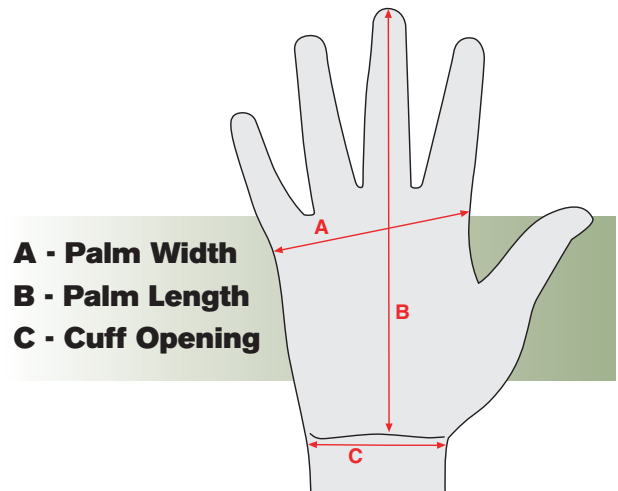

Aero Mesh Glove

Size	S	M	L	XL	XXL
Palm Width	3-9/10	4-1/10	4-3/10	4-1/2	4-7/10
Palm Length	8-3/10	8-7/10	9-1/10	9-1/2	9-9/10
Cuff Opening	3-1/2	3-7/10	3-9/10	4-1/10	4-3/10

Dragon Glove

Size	S	M	L	XL	XXL
Palm Width	3-9/10	4-1/10	4-3/10	4-1/2	4-7/10
Palm Length	10-3/5	11	11-2/5	11-4/5	12-1/5
Cuff Opening	5-3/10	5-1/2	5-7/10	5-9/10	6-1/10

Laguna Glove

Size	S	M	L	XL	XXL
Palm Width	3-9/10	4-1/10	4-3/10	4-1/2	4-7/10
Palm Length	11	11-2/5	11-4/5	12-1/5	12-3/5
Cuff Opening	5-1/2	5-7/10	5-9/10	6-1/10	6-3/10

Main Street Glove

Size	S	M	L	XL	XXL
Palm Width	4-1/10	4-3/10	4-1/2	4-7/10	4-9/10
Palm Length	8-7/10	9-1/10	9-1/2	9-9/10	10-3/10
Cuff Opening	3-1/10	3-3/10	3-1/2	3-7/10	3-9/10

Mayhem Glove

Size	S	M	L	XL	XXL
Palm Width	4-1/10	4-3/10	4-1/2	4-7/10	4-9/10
Palm Length	8-9/10	9-3/10	9-7/10	10	10-2/5
Cuff Opening	3-1/2	3-1/2	3-7/10	3-9/10	4-1/10

Monza Glove

Size	S	M	L	XL	XXL
Palm Width	4-1/10	4-3/10	4-1/2	4-7/10	4-9/10
Palm Length	10-3/5	11	11-2/5	11-4/5	12-1/5
Cuff Opening	5-3/10	5-7/10	6-1/10	6-1/2	6-9/10

Sonora Glove

Size	S	M	L	XL	XXL
Palm Width	3-9/10	4-1/10	4-3/10	4-1/2	4-7/10
Palm Length	8-3/10	8-7/10	9-1/10	9-1/2	9-9/10
Cuff Opening	3-1/2	3-7/10	3-9/10	4-1/10	4-3/10