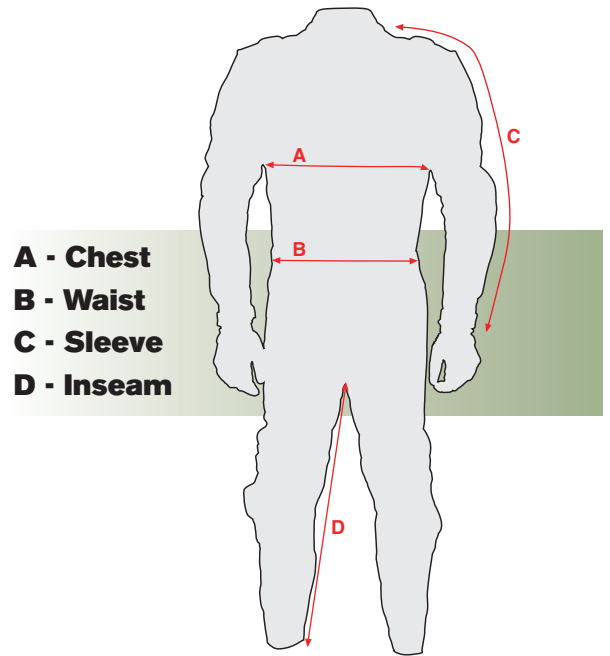

Men's Suits

Size	Chest (in)	Waist (in)	Sleeve (in)	Inseam (in)
38	38-39	31-32.5	24	31.5
40	39.5-40.5	33-34	24.5	32
42	41-42	34.5-35.5	25	32
44	42-43	36-37	25.5	32.5
46	44-45	37.5-38.5	26	32.5
48	46-47	39-40	26	33
50	47.5-48.5	41-42	26.5	33.5
52	49-50	42.5-43.5	27	34
54	51-52	44-45	27.5	34.5
56	52.5-53.5	45.5-46.5	27.5	34.5
58	54-55	47-48	28	35
60	55-56.5	49-50	28	35.5

* Note That Laguna is a race tight fit and is smaller than these measurements

Men's Leather Jacket

Size	Chest (in)	Waist (in)	Sleeve (in)
38	38-40	28-30	24
40	40-41	30-32	24.5
42	42-43	32-34	25
44	44-45	34-36	25.5
46	45-47	36-38.5	25.5
48	47-48.5	38.5-41	26
50	49-50	40-43	26.5
52	50-52	42-45	26.5
54	53-54.5	43-46	27

Men's Textile Jacket

Size	Chest (in)	Sleeve (in)
S	42-43	24.5
M	44-45	25
L	46-47	25.5
XL	48-49	26
2XL	50-51	26.5
3XL	52-53	27
4XL	54-55	27.5
5XL	56-57	28

Women's Jacket Sizing Chart

Size	Bust (in)	Sleeve (in)	Waist (in)
XS	33-34	24.5	27-29
S	35-36	25	29-31
M	37-38	25	31-33
L	39-40	25.5	33-35
XL	41-42	25.5	35-37

Men's Leather Pants

Size	Waist	Inseam	Hip
30	32	30	34.5-36
32	33.5	30	36-37
34	35	30.5	38-39
36	37	30.5	39-40
38	38	31	41-42
40	40	31	43-44

Textile Pants

Waist	Size
28-30	S
30-32	M
32-34	L
34-36	XL
36-38	2XL
38-40	3XL
40-42	4XL
42-44	5XL